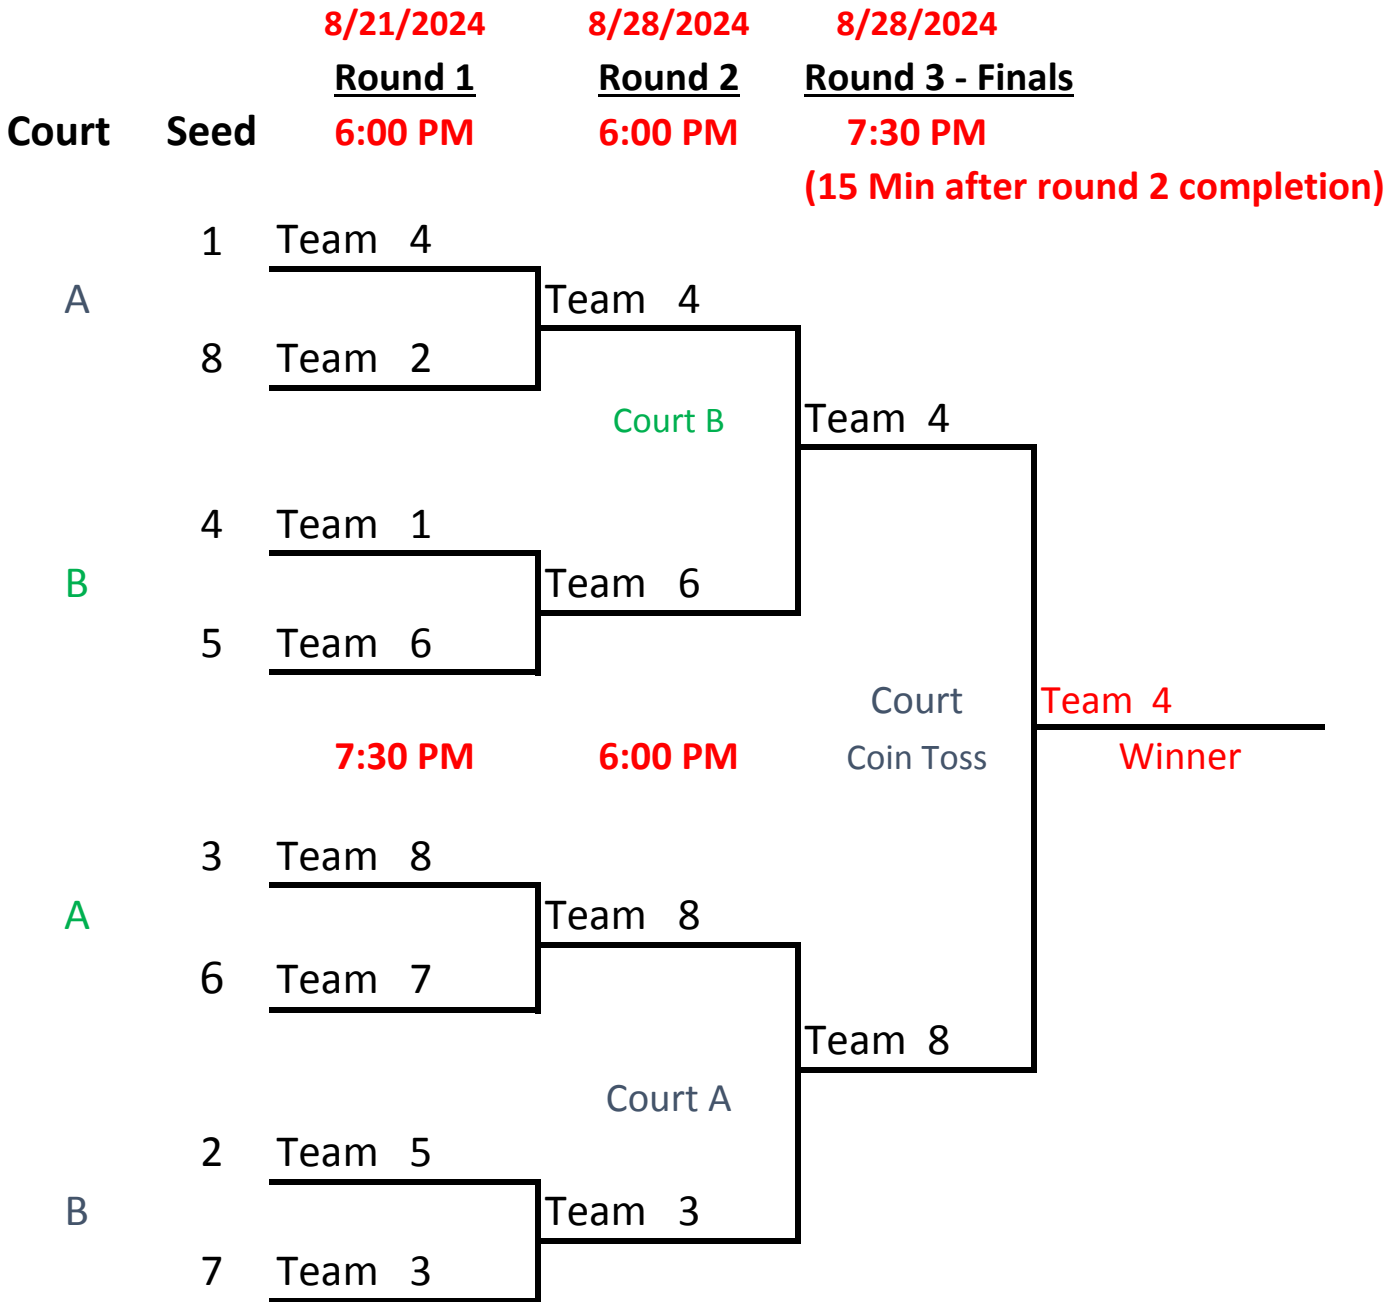

Playoff Schedule - **Wednesday**

	<u>Name</u>	<u>Captain</u>		<u>Name</u>	<u>Captain</u>
Team 1	Bocce Ballerz	Chris Rocini	Team 5	Team Pastella	Tony Pastella
Team 2	Moon Shiners	Marilyn Watchek	Team 6	Team Perry	Dave Perry
Team 3	Old Timers	Charles DiVecchio	Team 7	Friend's & Family	Kathy Kulka
Team 4	Abruzzi	John Sculli	Team 8	Tony & Gerry's	Tony Rea